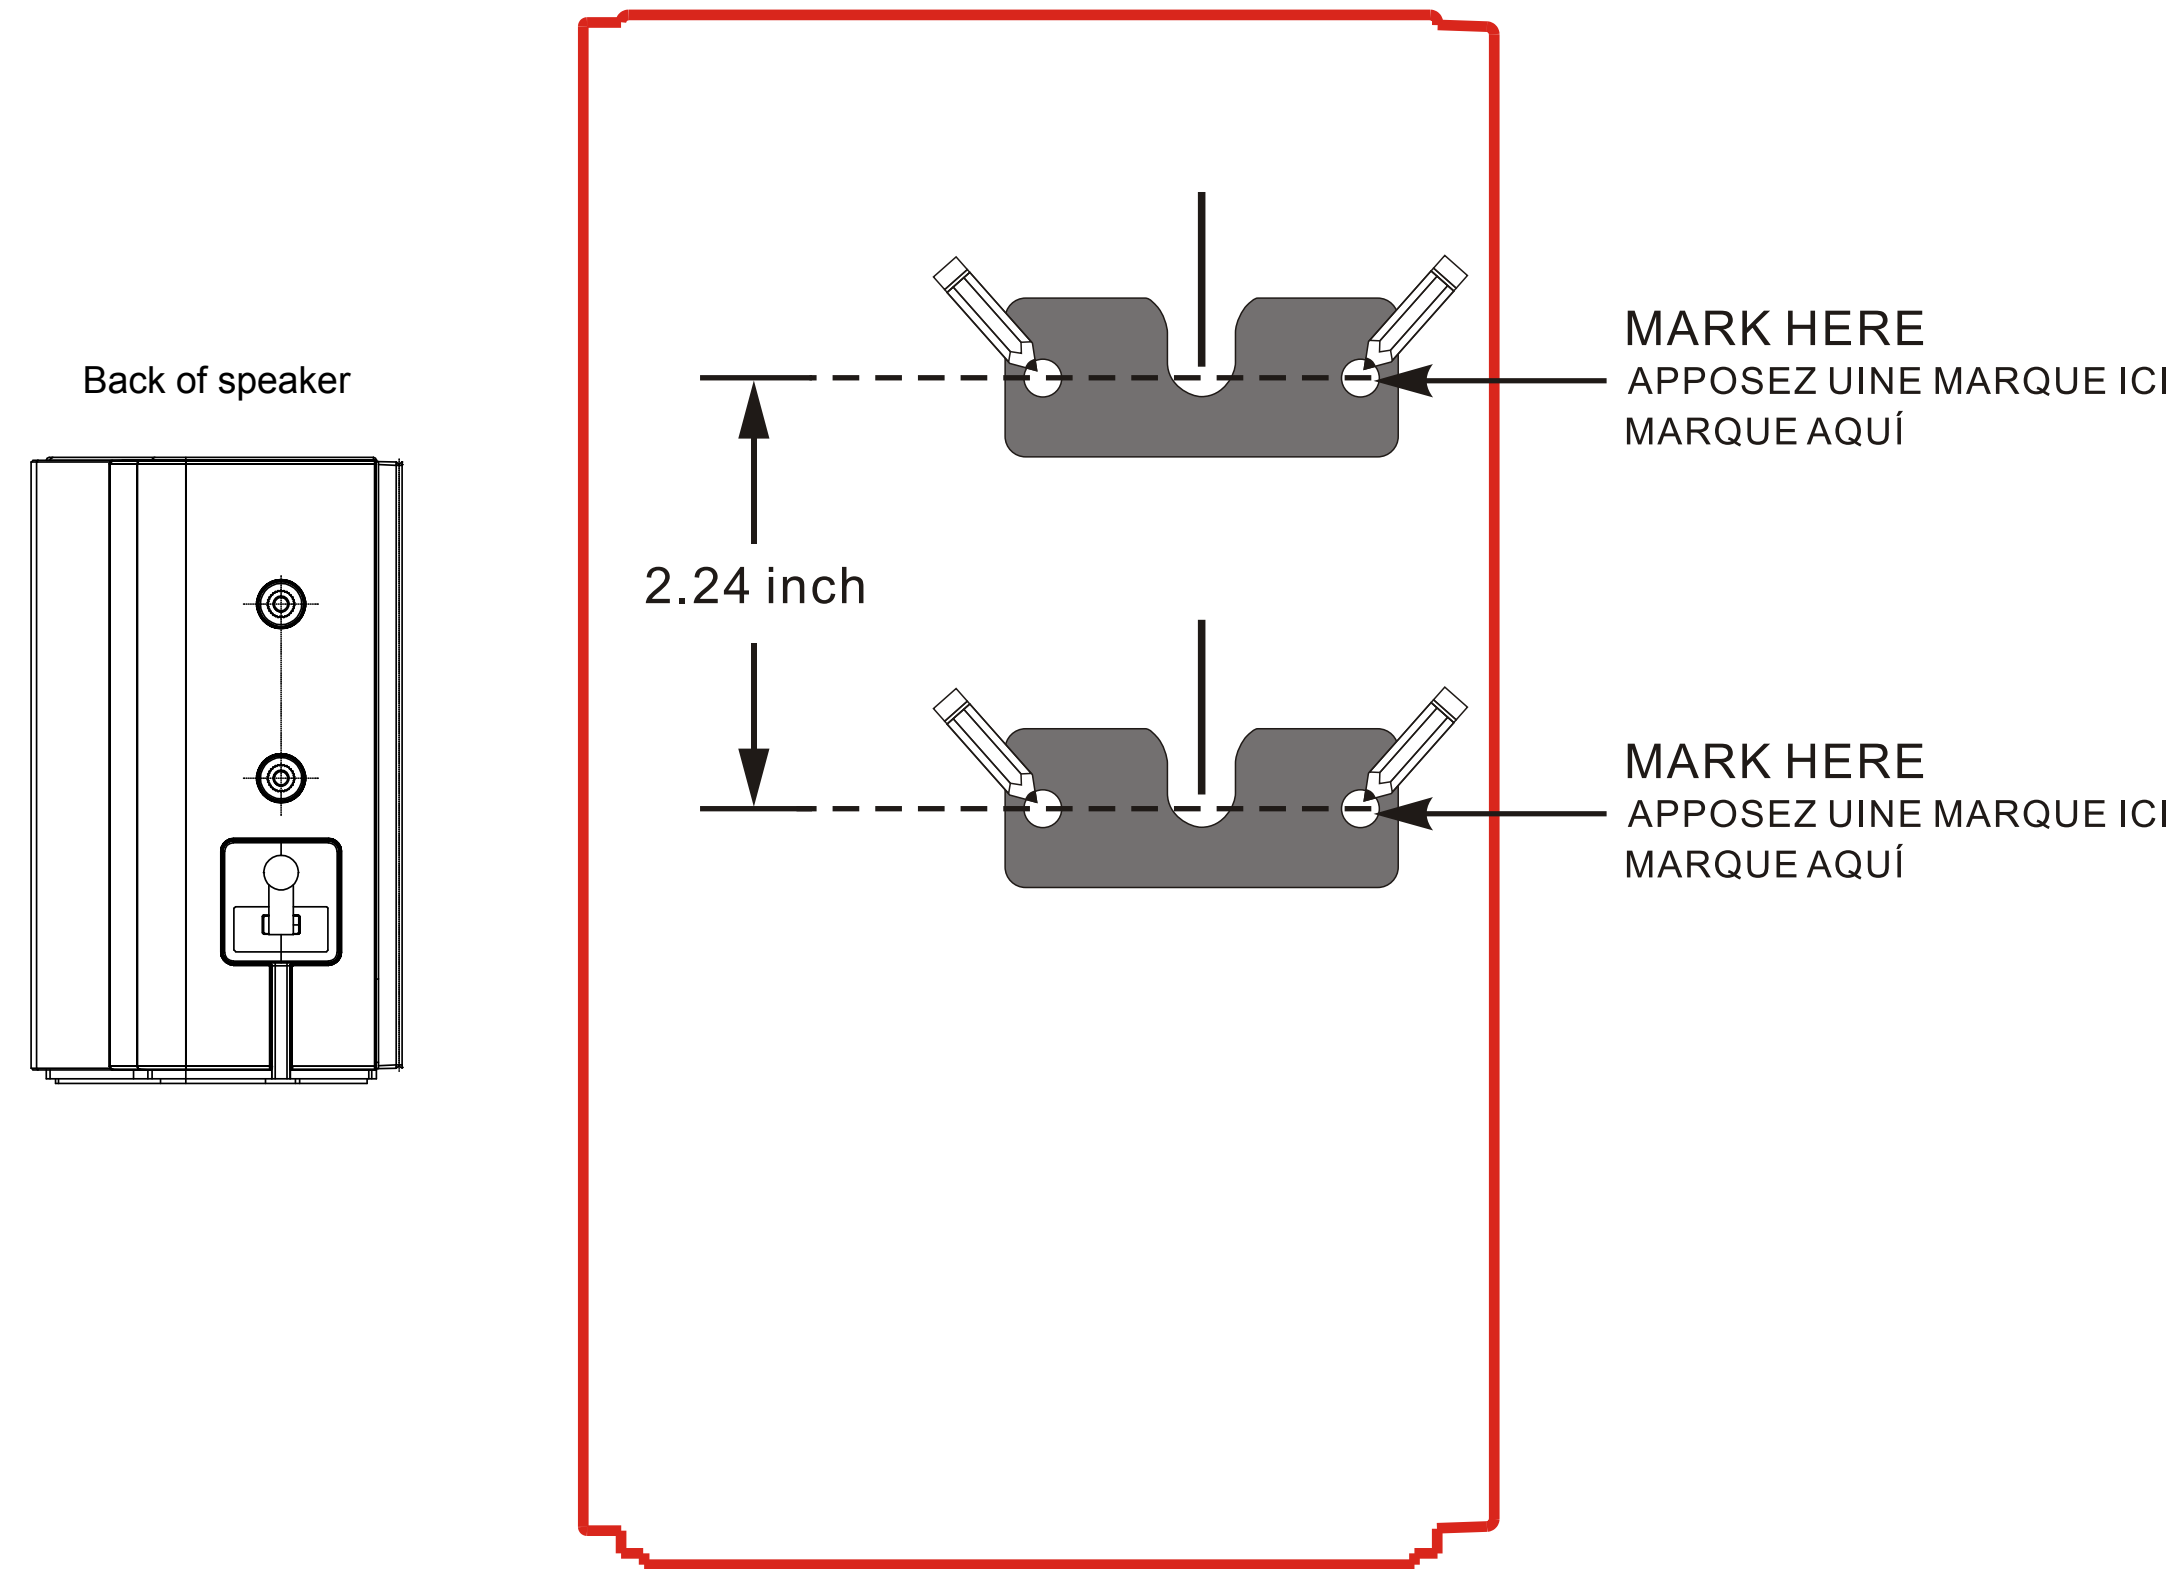

12.6 inches (320 mm)

WALL MOUNTING TEMPLATE

11.8 inches (300 mm)

12.6 inches (320 mm)

WALL MOUNTING TEMPLATE

11.8 inches (300 mm)